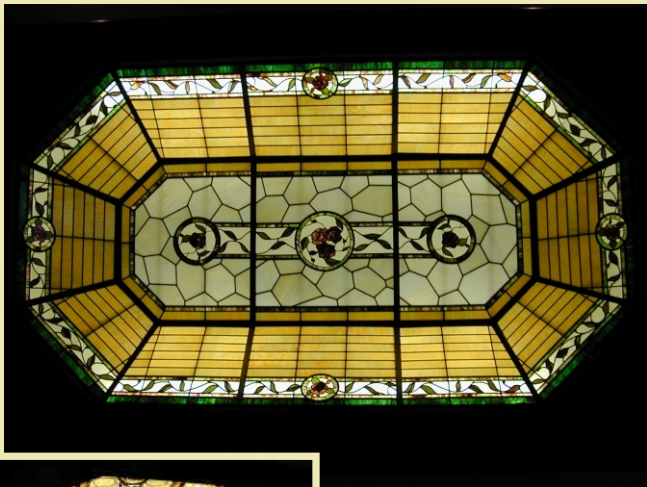

BOX DOME CEILING

Strong linework, and a natural palette of colours make this Box Dome Ceiling a dramatic feature in the stairway of this beautiful residential setting. Each of the fifteen panels are removable independently, allowing for periodic maintenance, and relamping. Overall size of the finished installation is 10 x 6 feet.