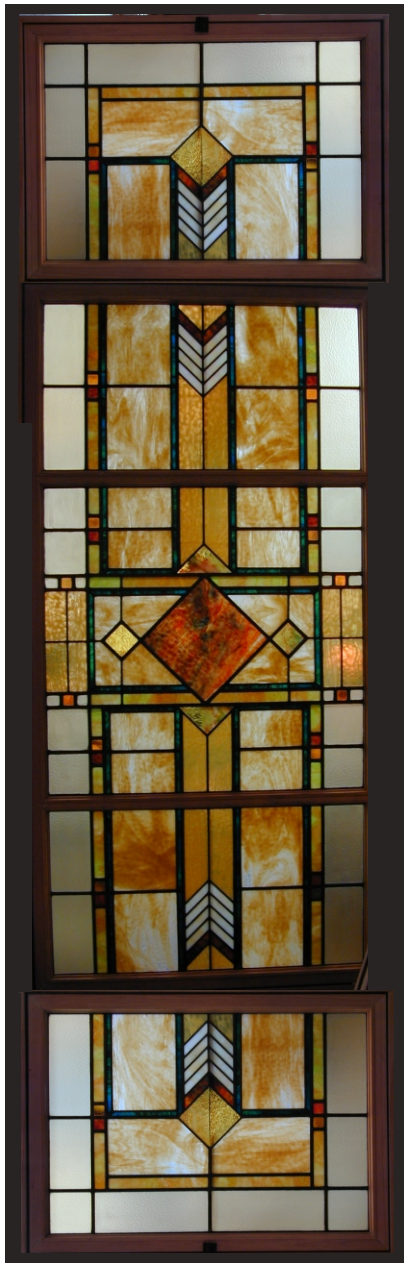

# Illuminated Skylights

Illuminated Skylight Panels in the Prairie Style feature three separate stained glass panels set into a shallow light box frame. Each panel is latched and utilizes a hydraulic damper to gently lower the heavy panels for maintenance.