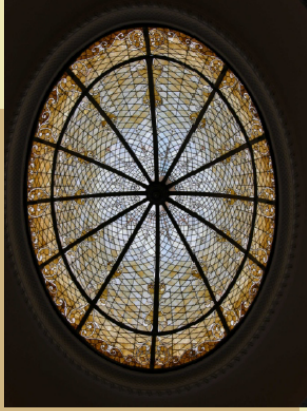

ROTUNDA DOME

TIFFANY
STAINED GLASS, LTD.

© TSG 2006

www.tiffanystainedglass.com